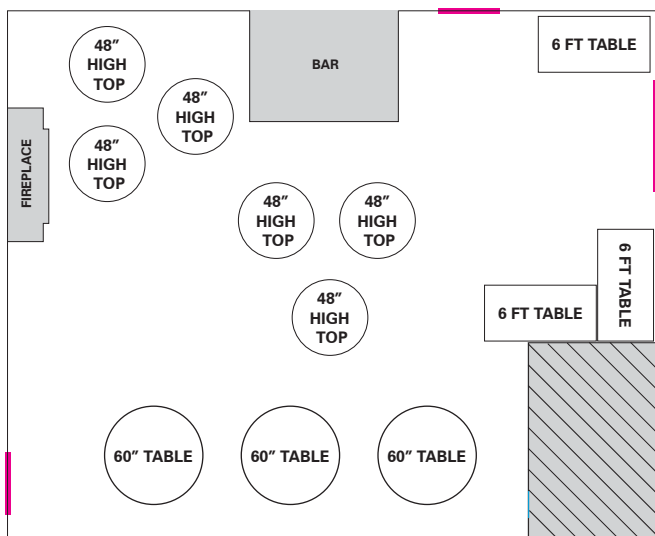

SANCTUARY ROOM SEATING

(Maximum Seating Capacity 70 Persons)

A

Seating Option A

Accommodates 70 Seated Guests

7 5' Round Tables (6-10 Seats Per Table)

2 6' Rectangular Display Tables

Seating Option B

Accommodates 70 Seated Guests

7 5' Round Tables (6-10 Seats Per Table)

2 4' Round High Top Tables

1 6' Rectangular Display Table

B

C

* Customizable Table Placement Available

(See Full Layout Schematic on Reverse Side)

SANCTUARY ROOM | SAFEHOUSE