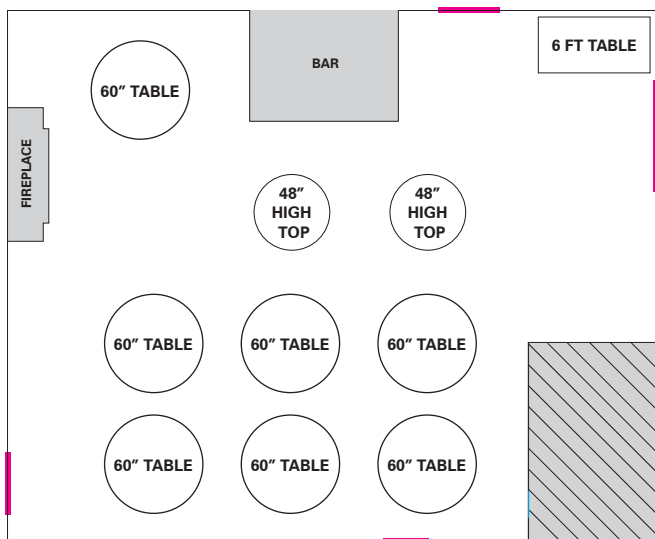

SANCTUARY ROOM SEATING

(Maximum Seating Capacity 70 Persons)

A

Seating Option A

Accommodates 70 Seated Guests

7 5' Round Tables (6-10 Seats Per Table)

2 6' Rectangular Display Tables

Seating Option B

Accommodates 70 Seated Guests

7 5' Round Tables (6-10 Seats Per Table)

2 4' Round High Top Tables

1 6' Rectangular Display Table

B

C

* Customizable Table Placement Available

(See Full Layout Schematic on Reverse Side)

SANCTUARY ROOM | SAFEHOUSE