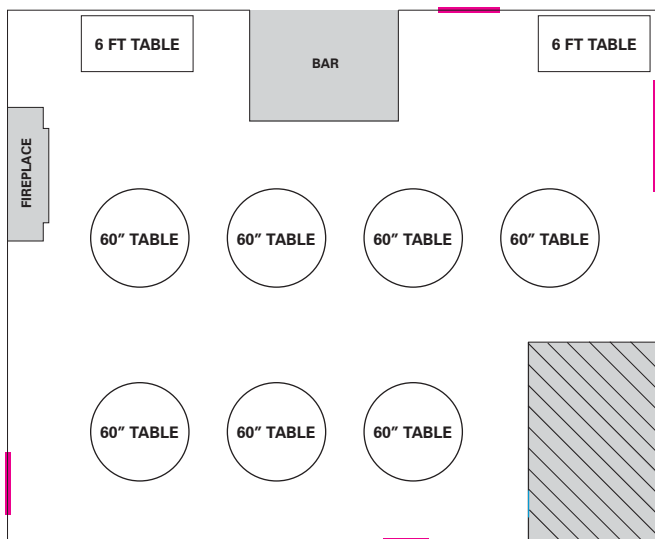

SANCTUARY ROOM SEATING

(Maximum Seating Capacity 70 Persons)

A

Seating Option A

Accommodates 70 Seated Guests

7 5' Round Tables (6-10 Seats Per Table)

2 6' Rectangular Display Tables

Seating Option B

Accommodates 70 Seated Guests

7 5' Round Tables (6-10 Seats Per Table)

2 4' Round High Top Tables

1 6' Rectangular Display Table

B

C

* Customizable Table Placement Available

(See Full Layout Schematic on Reverse Side)

SANCTUARY ROOM | SAFEHOUSE